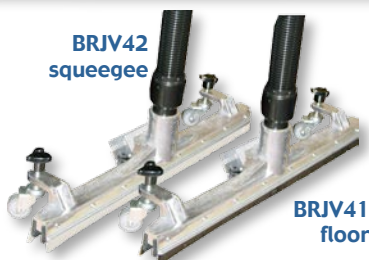

SPECS	JV115	JV315	JV403P	JV420	JV420P
watts	1100w	1250w	1250w	2 x850w	2 x850w
capacity	6g	7,5g	16gl.	16gl.	16gl.
cfm	128	128	128	215	215
waterlift	116"	116"	116"	86"	86"
dry	yes	yes	yes	yes	yes
wet	yes	yes	yes	yes	yes
accessories	36mm	38mm	38mm	38mm	38mm
tank	polypropylene	polypropylene	polypropylene	polypropylene	polypropylene
cart	round trolley heavy duty	round trolley heavy duty	deluxe tipping	round trolley heavy duty	standard tipping

Complete 36mm accessories for JV115

HEPA filter for JV403P & JV420P optional

Complete 38mm accessories for JV315PS, JV403P & JV420P

Dacron bags (for fine dust)

Paper bags for JV115

Fixed accessories for JV403P & JV420P optional