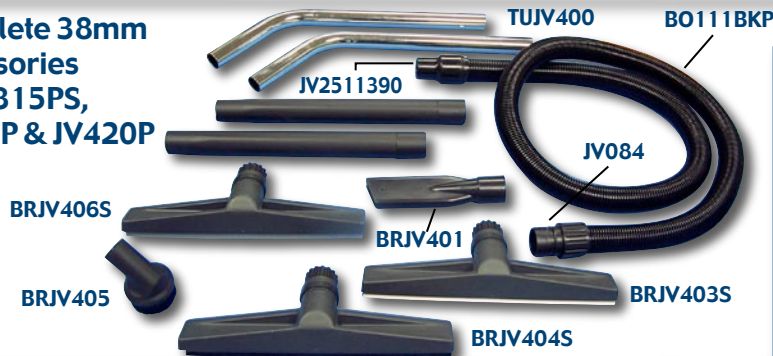

SPECS	JV115	JV315	JV403P	JV420	JV420P
watts	1100w	1250w	1250w	2 x850w	2 x850w
capacity	6g	7,5g	16gl.	16gl.	16gl.
cfm	128	128	128	215	215
waterlift	116"	116"	116"	86"	86"
dry	yes	yes	yes	yes	yes
wet	yes	yes	yes	yes	yes
accessories	36mm	38mm	38mm	38mm	38mm
tank	polypropylene	polypropylene	polypropylene	polypropylene	polypropylene
cart	round trolley heavy duty	round trolley heavy duty	deluxe tipping	round trolley heavy duty	standard tipping

Complete 36mm accessories for JV115

HEPA filter for JV403P & JV420P optional

Complete 38mm accessories for JV315PS, JV403P & JV420P

Dacron bags (for fine dust)

Paper bags for JV115

Fixed accessories for JV403P & JV420P optional